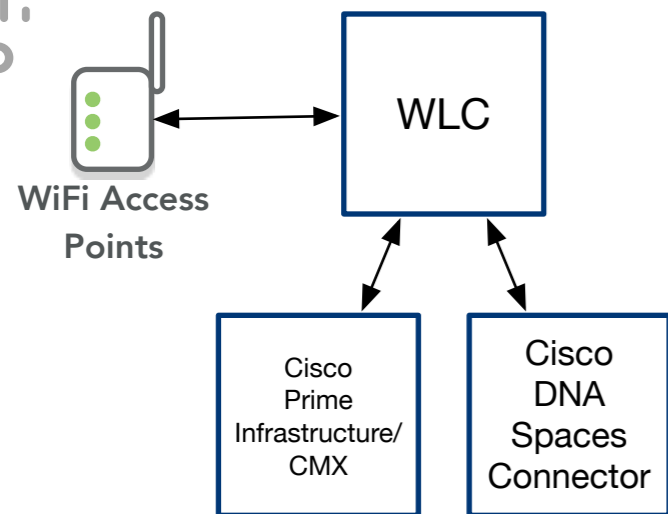

Customer's Network

Options:
 a. "Spaces Connector"
 b. "WLC Direct"
 c. CMX

See <https://dnaspaces.cisco.com/setupguide/configure-network/>

Internal communication, mostly for configuration
 Protocol: https
 Data being transferred: Configuration for DNA Spaces Connector

1 time effort

Manual export/import of Maps/Hierarchy. <https://www.cisco.com/c/en/us/td/docs/solutions/Enterprise/Mobility/DNA-Spaces/cisco-dna-spaces-config/dnaspaces-configuration-guide/Hierarchy-Location.html>

Connection: Cisco internal protocols.
 See guide: <https://dnaspaces.cisco.com/setupguide/configure-network/>
 Protocol: https

One way streaming using AWS Kinesis Data Stream. Read more under <https://docs.aws.amazon.com/streams/latest/dev/security.html>
 Protocol: https

- Comment, no data transfer
- ←- - - Internal Communication/ Configuration of connector
- - - - -> One time data transfer, manually triggered
- > One way data transfer, real time
- ↔ Two way data transfer, real time