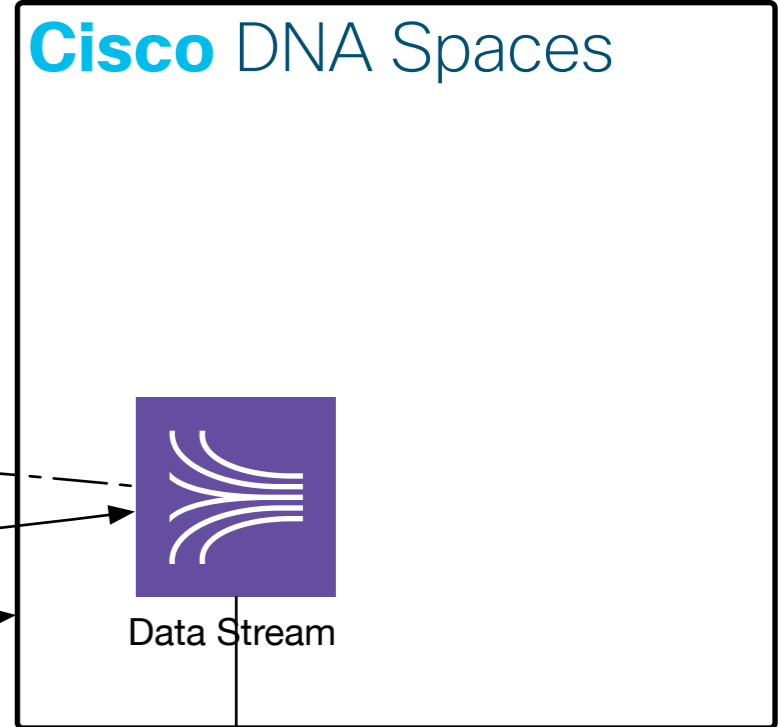

Customer's Network

Options:
 a. "Spaces Connector"
 b. "WLC Direct"
 c. CMX

See <https://dnaspaces.cisco.com/setupguide/configure-network/>

Internal communication, mostly for configuration
 Protocol: https
 Data being transferred: Configuration for DNA Spaces Connector

Connection: Cisco internal protocols.
 See guide: <https://dnaspaces.cisco.com/setupguide/configure-network/>
 Protocol: https

One way streaming using AWS Kinesis Data Stream. Read more under <https://docs.aws.amazon.com/streams/latest/dev/security.html>
 Protocol: https