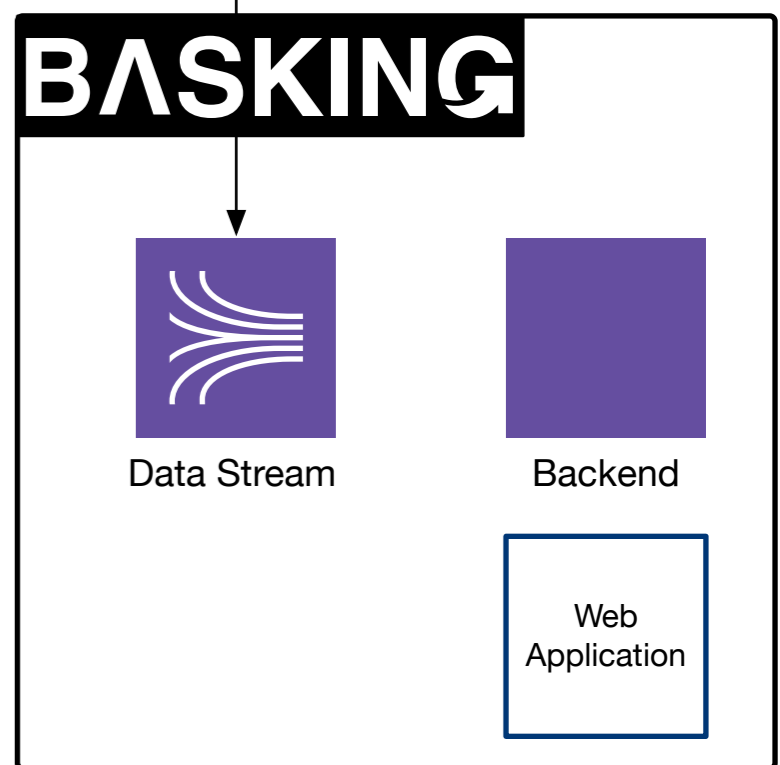

Customer's Network

Options:
 a. "Spaces Connector"
 b. "WLC Direct"
 c. CMX

See <https://dnaspaces.cisco.com/setupguide/configure-network/>

Internal communication, mostly for configuration
 Protocol: https
 Data being transferred: Configuration for DNA Spaces Connector

1 time effort

Manual export/import of Maps/Hierarchy. <https://www.cisco.com/c/en/us/td/docs/solutions/Enterprise/Mobility/DNA-Spaces/cisco-dna-spaces-config/dnaspaces-configuration-guide/Hierarchy-Location.html>

Connection: Cisco internal protocols.
 See guide: <https://dnaspaces.cisco.com/setupguide/configure-network/>
 Protocol: https

One way streaming using AWS Kinesis Data Stream. Read more under <https://docs.aws.amazon.com/streams/latest/dev/security.html>
 Protocol: https